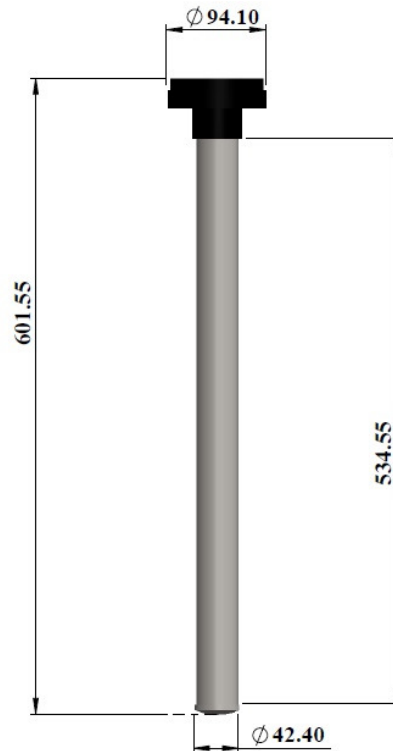

BEER TOWER ACCESSORIES

PART # C563

Product Name

Stainless Steel Ice Tube- 3 ltr

Total Length

601.55 mm

Top Diameter

94.10 mm

Bottom Diameter

42.40 mm

Features:

- * Used inside C562.
- * Can purchase separately also.
- * Cleaning brushes also available. See part# C578

Product Specification subject to change without notice
Any act of copying distributing or disclosing of the datasheet
Will be liable against policy rights of Pacific Merchants

BEER TOWER ACCESSORIES

PART # C563

Line Drawing

** Dimensions are in mm.

Product Specification subject to change without notice
Any act of copying distributing or disclosing of the datasheet
Will be liable against policy rights of Pacific Merchants