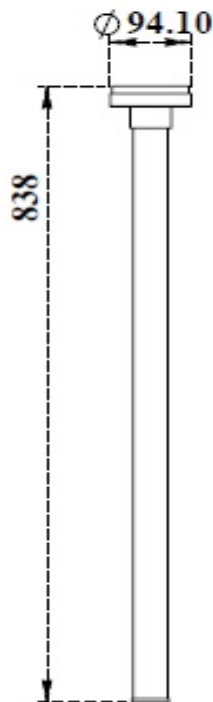

BEER TOWER ACCESSORIES

PART # C568

Product Name

Stainless Steel Ice Tube- 5 ltr

Total Length

838.00 mm

Top Diameter

94.10 mm

Bottom Diameter

42.40 mm

Features:

- * Used inside C550.
- * Can purchase separately also.
- * Cleaning brushes also available. See part# C579

Product Specification subject to change without notice
Any act of copying distributing or disclosing of the datasheet
Will be liable against policy rights of Pacific Merchants

BEER TOWER ACCESSORIES

PART # C568

Line Drawing

**** Dimensions are in mm.**

Product Specification subject to change without notice
Any act of copying distributing or disclosing of the datasheet
Will be liable against policy rights of Pacific Merchants