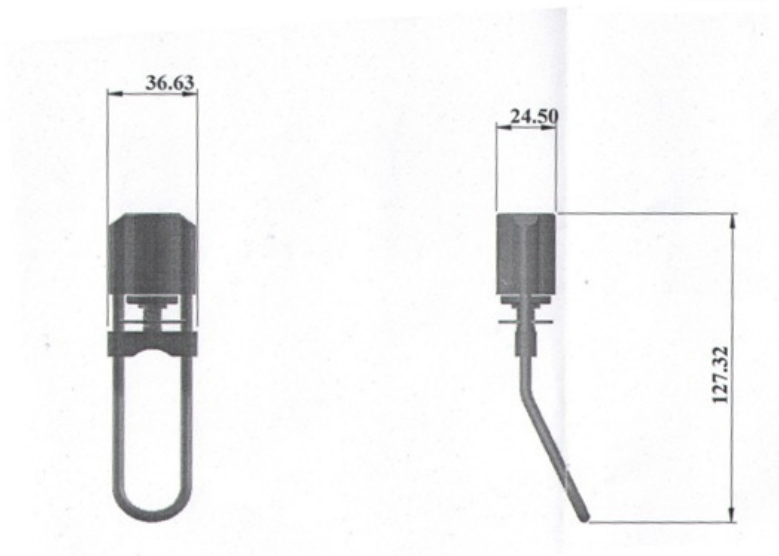

If you have any other technical question about this product please email us at info@kromedispense.com

Pacific Merchants D-74 , Focal Point Ext .,Jalandhar -144004,Punjab ,India

Wrap Around Faucet Lock PART # C239

Benefits

- * Limits beer shrinkage at commercial premises
- * Eliminates underage access to your draft beer setup

Line Drawing

Note: - All dimensions in mm

Product Specification subject to change without notice
Any act of copying distributing or disclosing of the datasheet
Will be liable against policy rights of Pacific Merchants