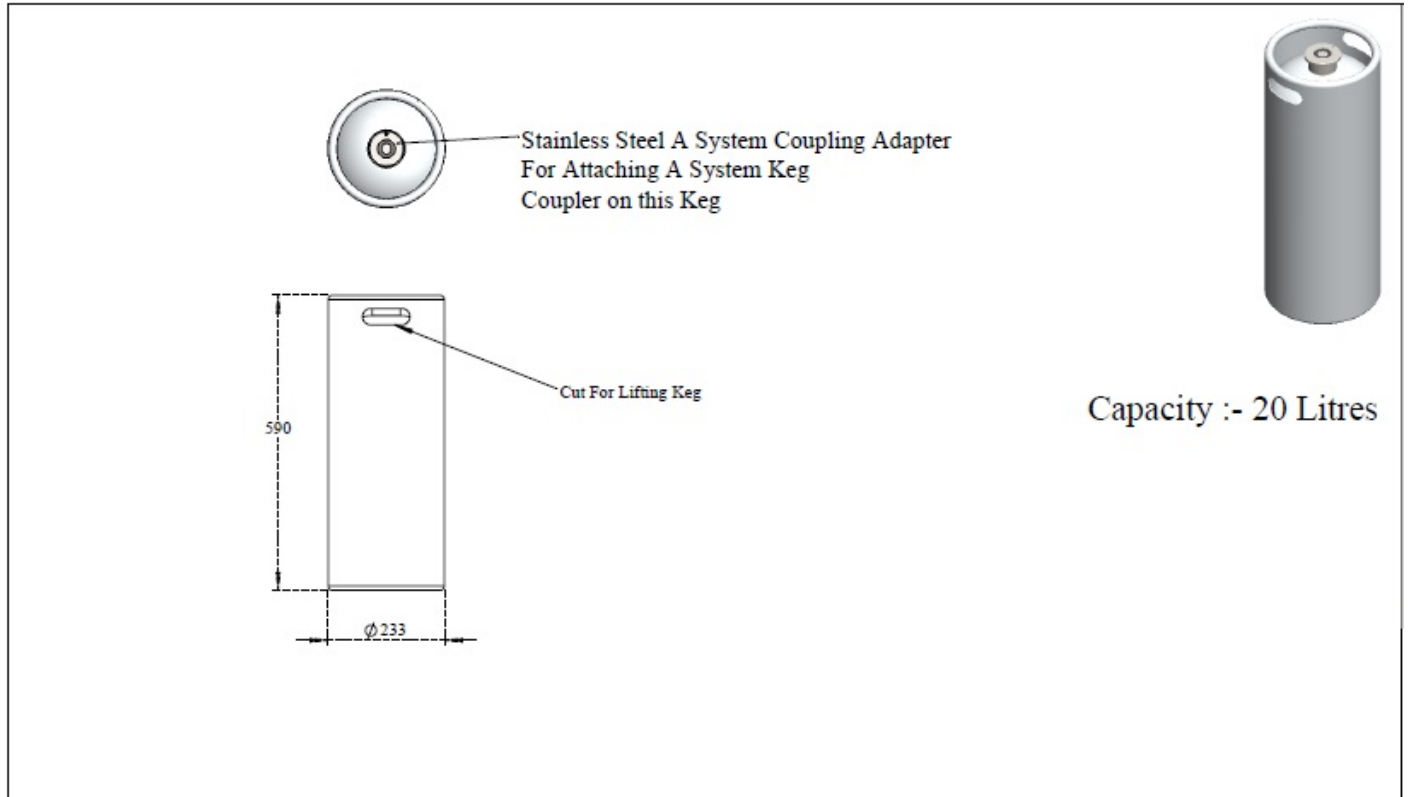

Note: - All dimensions are in mm

Product Specification subject to change without notice
Any act of copying distributing or disclosing of the datasheet
Will be liable against policy rights of Pacific Merchants

Krome Dispense
Ph: 0181 - 2600009
Fax: 0181 - 2602130
www.kromedispense.com

If you have any other technical question about this product please email us at info@kromedispense.com